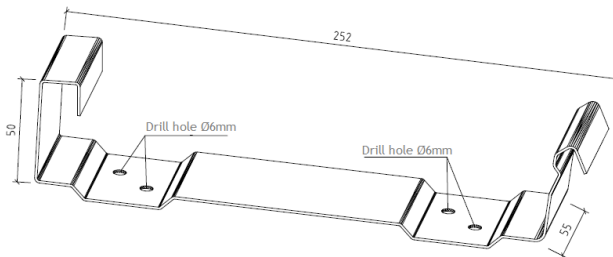

PRODUCT DATASHEET

START-CLIP RIB-ROOF 465

PRODUCT ILLUSTRATION:

PRODUCT DESCRIPTION:

- slidable fastening of RIB-ROOF 465 profiled sheets acc. to EN 14782 (Z-14.1-345 / Z-14.1-346 valid until 01.02.2021)

ACCESSORIES:

- fixing screws

TECHNICAL DETAILS:

| Steel sliding clip 350GD acc. to EN 10346 | Clip height h (mm) | Length (mm) | Material thickness (mm) | Weight (kg/Clip) | Packaging unit | Material, Corrosion protection acc. to EN 55634 |
|---|-----------------------|----------------|-------------------------------|---------------------|-------------------|---|
| Start-clip | 50 | 55 | 1.30 | 0.210 | 1 | Aluminium zinc coating AZ185/ZM |